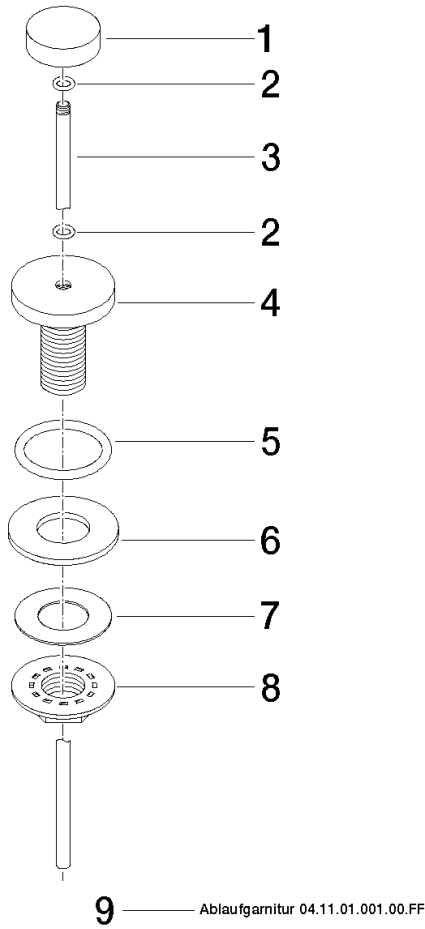

Basin Waste with knob for deck mounting 1 1/4" - Light Gold

IMO

10 200 970

Fits: IMO, LULU, MADISON, MEM, TARA,  
CL.1, LISSÉ, VAIA, META, CYO

	Light Gold	10 200 970-26
	Chrome	10 200 970-00
	Brushed Platinum	10 200 970-06
	Platinum	10 200 970-08
	Durabronze (23kt Gold)	10 200 970-09
	Dark Chrome	10 200 970-19
	Brushed Light Gold	10 200 970-27
	Brushed Durabronze (23kt Gold)	10 200 970-28
	Matte Black	10 200 970-33
	Brushed Bronze	10 200 970-42
	Brushed Champagne (22kt Gold)	10 200 970-46
	Champagne (22kt Gold)	10 200 970-47
	Brushed Chrome	10 200 970-93
	Brushed Dark Platinum	10 200 970-99

## Basin Waste with knob for deck mounting 1 1/4" - Light Gold

---

IMO

10 200 970

Only suitable for basins with an overflow.

10 200 970

10 200 970

Parts for other finishes can be found here: [Chrome](#)

Spare parts list

No.	Item Number	Name	Quantity used	Delivery time
1	09 21 33 001-26	handle	1	60
2	09 14 10 007 90	seal	2	2
3	09 31 09 004-26	pull-rod	1	60
4	09 18 40 022-26	sleeve	1	60
5	09 14 10 095 90	seal	1	2
6	09 14 05 012 90	seal	1	2
7	09 14 40 001 90	seal	1	60
8	09 23 10 010 90	nut	1	2
9	90 11 01 001 00-26	pop-up waste	1	30