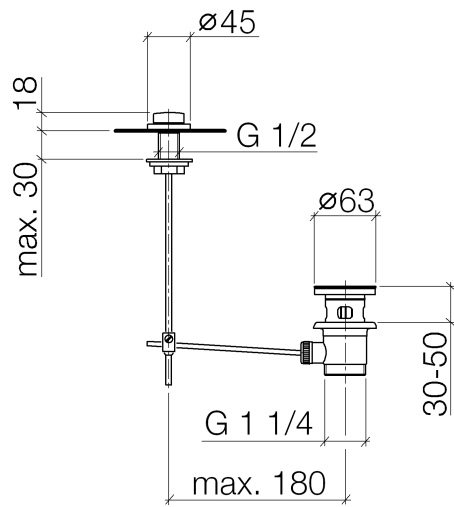

Basin Waste with knob for deck mounting 1 1/4" - Light Gold

IMO

10 200 970

Fits: IMO, LULU, MADISON, MEM, TARA,  
CL.1, LISSÉ, VAIA, META, CYO

	Light Gold	10 200 970-26
	Chrome	10 200 970-00
	Brushed Platinum	10 200 970-06
	Platinum	10 200 970-08
	Durabronze (23kt Gold)	10 200 970-09
	Dark Chrome	10 200 970-19
	Brushed Light Gold	10 200 970-27
	Brushed Durabronze (23kt Gold)	10 200 970-28
	Matte Black	10 200 970-33
	Brushed Bronze	10 200 970-42
	Brushed Champagne (22kt Gold)	10 200 970-46
	Champagne (22kt Gold)	10 200 970-47
	Brushed Chrome	10 200 970-93
	Brushed Dark Platinum	10 200 970-99

## Basin Waste with knob for deck mounting 1 1/4" - Light Gold

---

IMO

10 200 970

Only suitable for basins with an overflow.

10 200 970

10 200 970

Parts for other finishes can be found here: [Chrome](#)

Spare parts list

No.	Item Number	Name	Quantity used	Delivery time
1	09 21 33 001-26	handle	1	60
2	09 14 10 007 90	seal	2	2
3	09 31 09 004-26	pull-rod	1	60
4	09 18 40 022-26	sleeve	1	60
5	09 14 10 095 90	seal	1	2
6	09 14 05 012 90	seal	1	2
7	09 14 40 001 90	seal	1	60
8	09 23 10 010 90	nut	1	2
9	90 11 01 001 00-26	pop-up waste	1	30